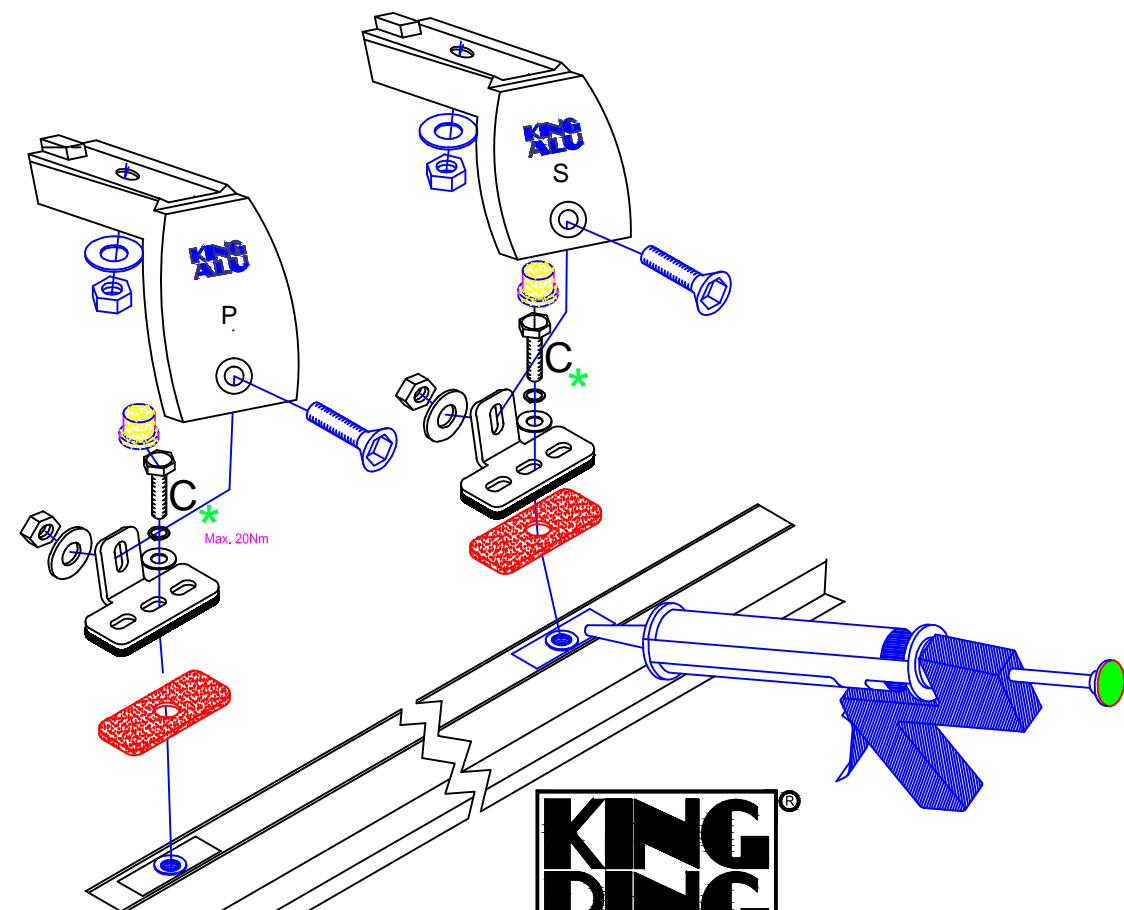

Citroen Berlingo 2019
 Opel Combo
 Peugeot Partner/Rifter
 Toyota Proace City
 250x123 cm. L 2

297.5 deuren

 4x S	 2x P	 6x
 6x 82°	 * C 6x M8x25 Max. 20Nm	 12x M8
 6x M8	 6x M8x25	
 18x 3xD M8	 6x	

www.kingping.nl
info@kingping.nl