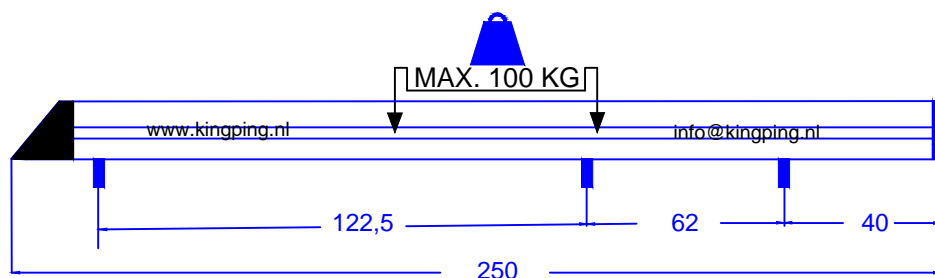

2512 ALUCBL2D250123XALUPRL2D250123XALUOCL2D250123 X 10/2023